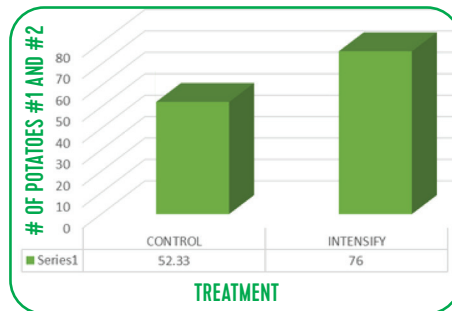

TOTAL #1 AND #2 HARVEST AVG