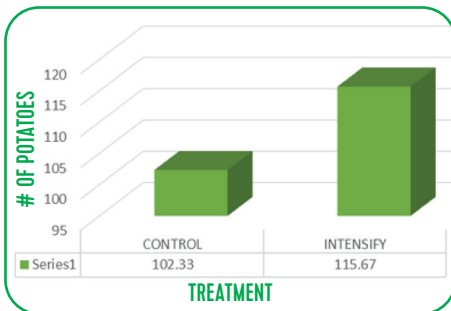

DETONATION®

TRIAL PROTOCOL

For this potato plot trial, INTENSIFY (Detonation) was applied in row at 2 Gallons/Acre at planting. The following trial compares chipping potatoes treated with INTENSIFY vs. a non-treated control, all other growing factors and inputs were constant. Harvest digs composed of 3 repetitions in each treatment area, and the results from each dig were averaged to account for field variability. For the trial, crop yields were compared based on total weight and potato size quality. In addition, a drone using infrared photos was used to record soil health quality.

TRIAL RESULTS

The addition of INTENSIFY Soil Health Bio Catalyst significantly increased the overall number of potatoes harvested, and the size of the potatoes harvested (more #1 & #2). Of the larger potatoes harvested they had increased weight and diameter compared to the control. Increase yields and harvest larger potatoes with INTENSIFY Soil Health Bio Catalyst. In addition, the treated area of plot shows a dark green color – see infrared photo. This is representative of the increased in microbial life depicting an increase in soil health.

TOTAL AVG POTATOES ALL SIZES