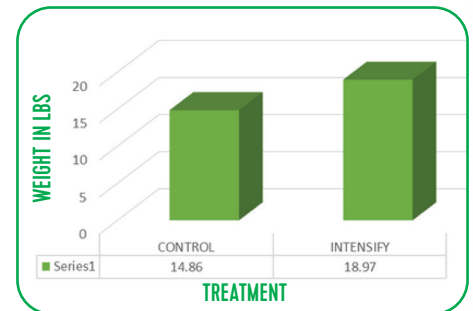

TOTAL WEIGHT AVG #1 AND #2